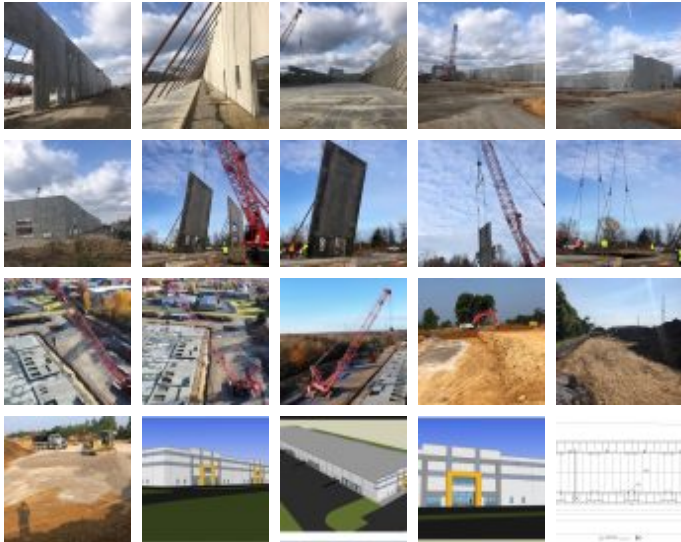

Let Lichtefeld handle the BUSINESS OF BUILDING while you handle BUILDING YOUR BUSINESS.

MIDWAY DISTRIBUTION CENTER

Under Construction

Square Feet : 117,000 s.f.

Project Location : *Blankenbaker Road
Jeffersontown, KY 40299*

Construction Dates : *March 2021 thru November 2021*

End User : *Spec. Warehouse*

117,000 s.f. of speculative rental office warehouse space