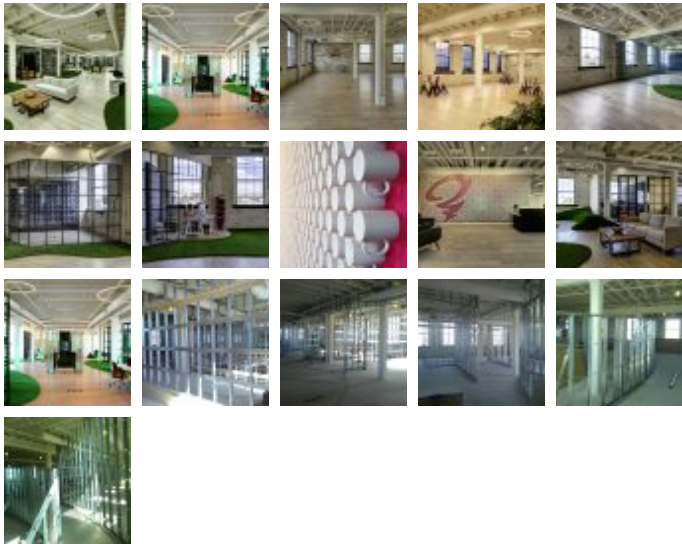

Let Lichtefeld handle the business of building while YOU handle building YOUR business

OOHOLOGY

Office Buildings

Square Feet : 12,000 s.f.

Project Location : 908 S. 8th Street
Louisville, Ky 40203

Contruction Dates : Jan. 2, 2017 thru Apr. 2017

End User : Web design/online advertising/digital branding

This unique 12,000 s.f. interior remodel fit-up is located in downtown Louisville, Ky. on the third floor of the Breckenridge Tech Center. There will be a reception area, lounge/café area, 14 offices, a meeting room, a production area, a development room, a break room, a large training area, and restrooms. There will be curved office walls, several interior glass walls, a unique café type lounge area for customers, artificial grass areas for a park like feel, and contemporary lighting systems. It will be very colorful and hi-tech looking as you can see from the renderings here within. Congratulations to OOhology for their new office headquarters.

Insider Louisville looks at the new Oohology HQ