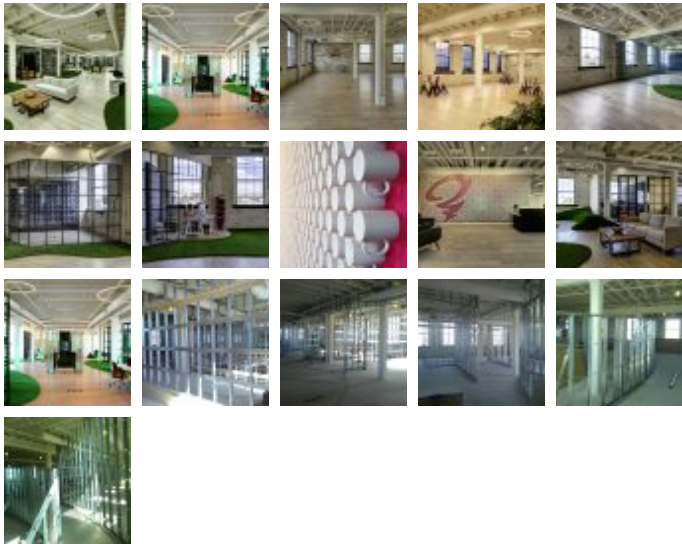

Let Lichtefeld handle the business of building while YOU handle building YOUR business

OOHOLOGY

Office

Square Feet : 12,000 s.f.

Project Location : 908 S. 8th Street
Louisville, Ky 40203

Construction Dates : Jan. 2, 2017 thru Apr. 2017

End User : Web design/online advertising/digital branding

This unique 12,000 s.f. interior remodel fit-up is located in downtown Louisville, Ky. on the third floor of the Breckenridge Tech Center. There will be a reception area, lounge/café area, 14 offices, a meeting room, a production area, a development room, a break room, a large training area, and restrooms. There will be curved office walls, several interior glass walls, a unique café type lounge area for customers, artificial grass areas for a park like feel, and contemporary lighting systems. It will be very colorful and hi-tech looking as you can see from the renderings here within. Congratulations to OOhology for their new office headquarters.