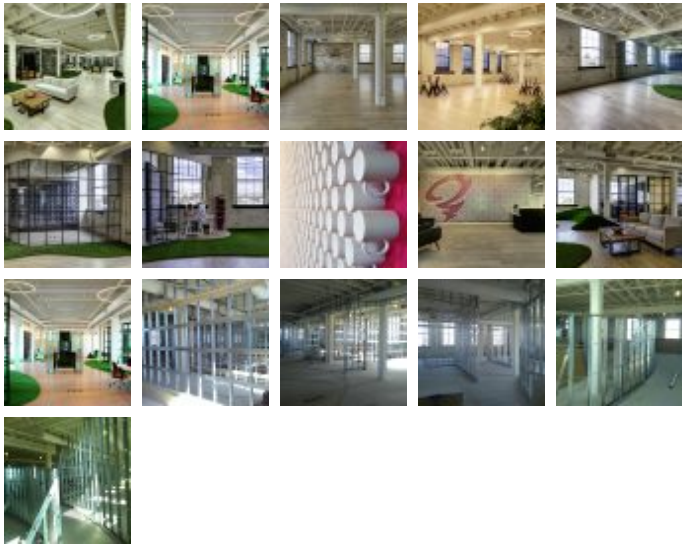

### Office Buildings

Square Feet : 12,000 s.f.

Project Location : 908 S. 8th Street  
Louisville, Ky 40203

Contruction Dates : Jan. 2, 2017 thru Apr. 2017

End User : Web design/online advertising/digital branding

This unique 12,000 s.f. interior remodel fit-up is located in downtown Louisville, Ky. on the third floor of the Breckenridge Tech Center. There will be a reception area, lounge/café area, 14 offices, a meeting room, a production area, a development room, a break room, a large training area, and restrooms. There will be curved office walls, several interior glass walls, a unique café type lounge area for customers, artificial grass areas for a park like feel, and contemporary lighting systems. It will be very colorful and hi-tech looking as you can see from the renderings here within. Congratulations to OOhology for their new office headquarters.